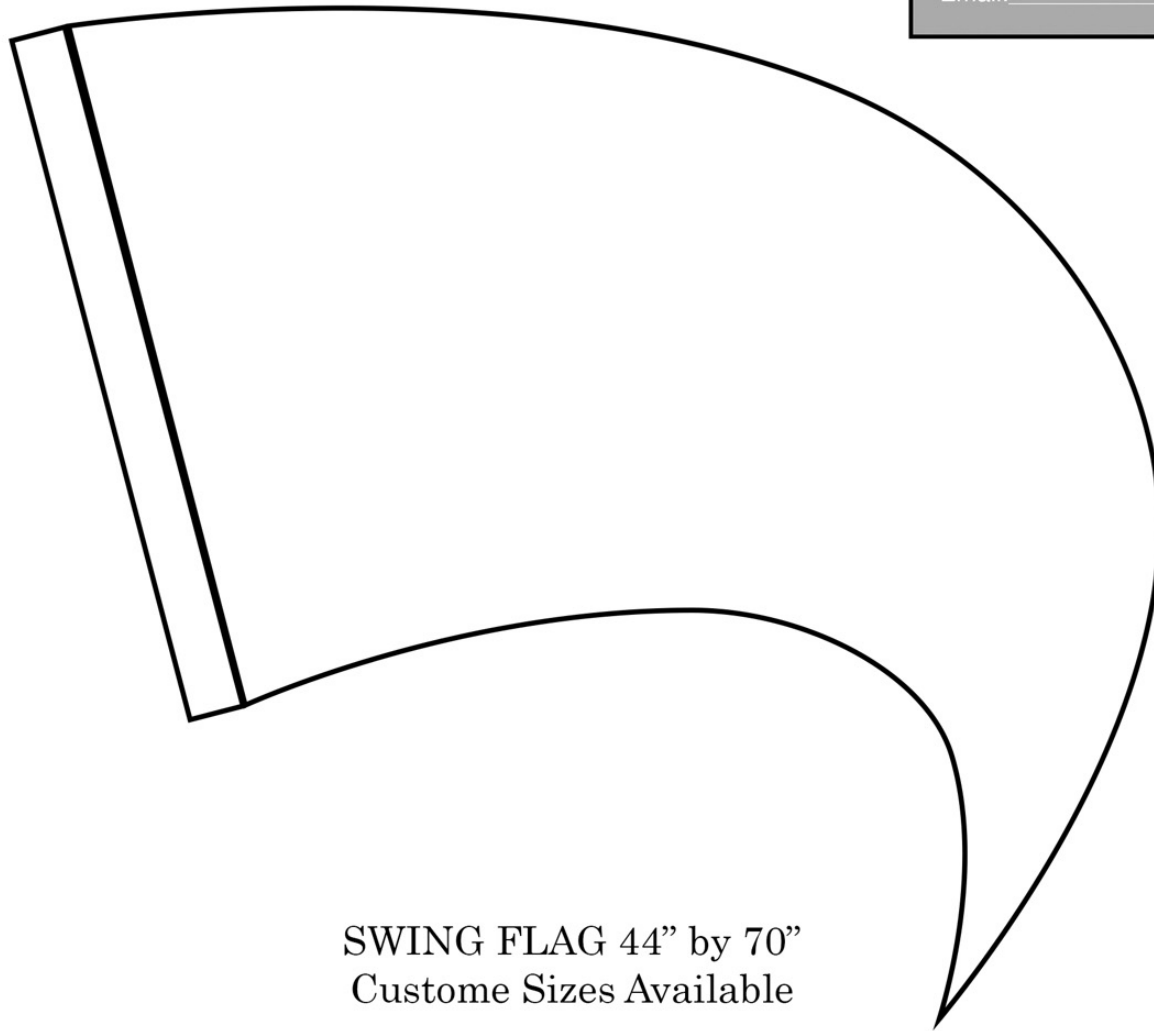

M.Ra COUTURE

Group: _____
Contact Name: _____
Phone: _____
Email: _____

SWING FLAG 44" by 70"
Custom Sizes Available

M.Ra COUTURE